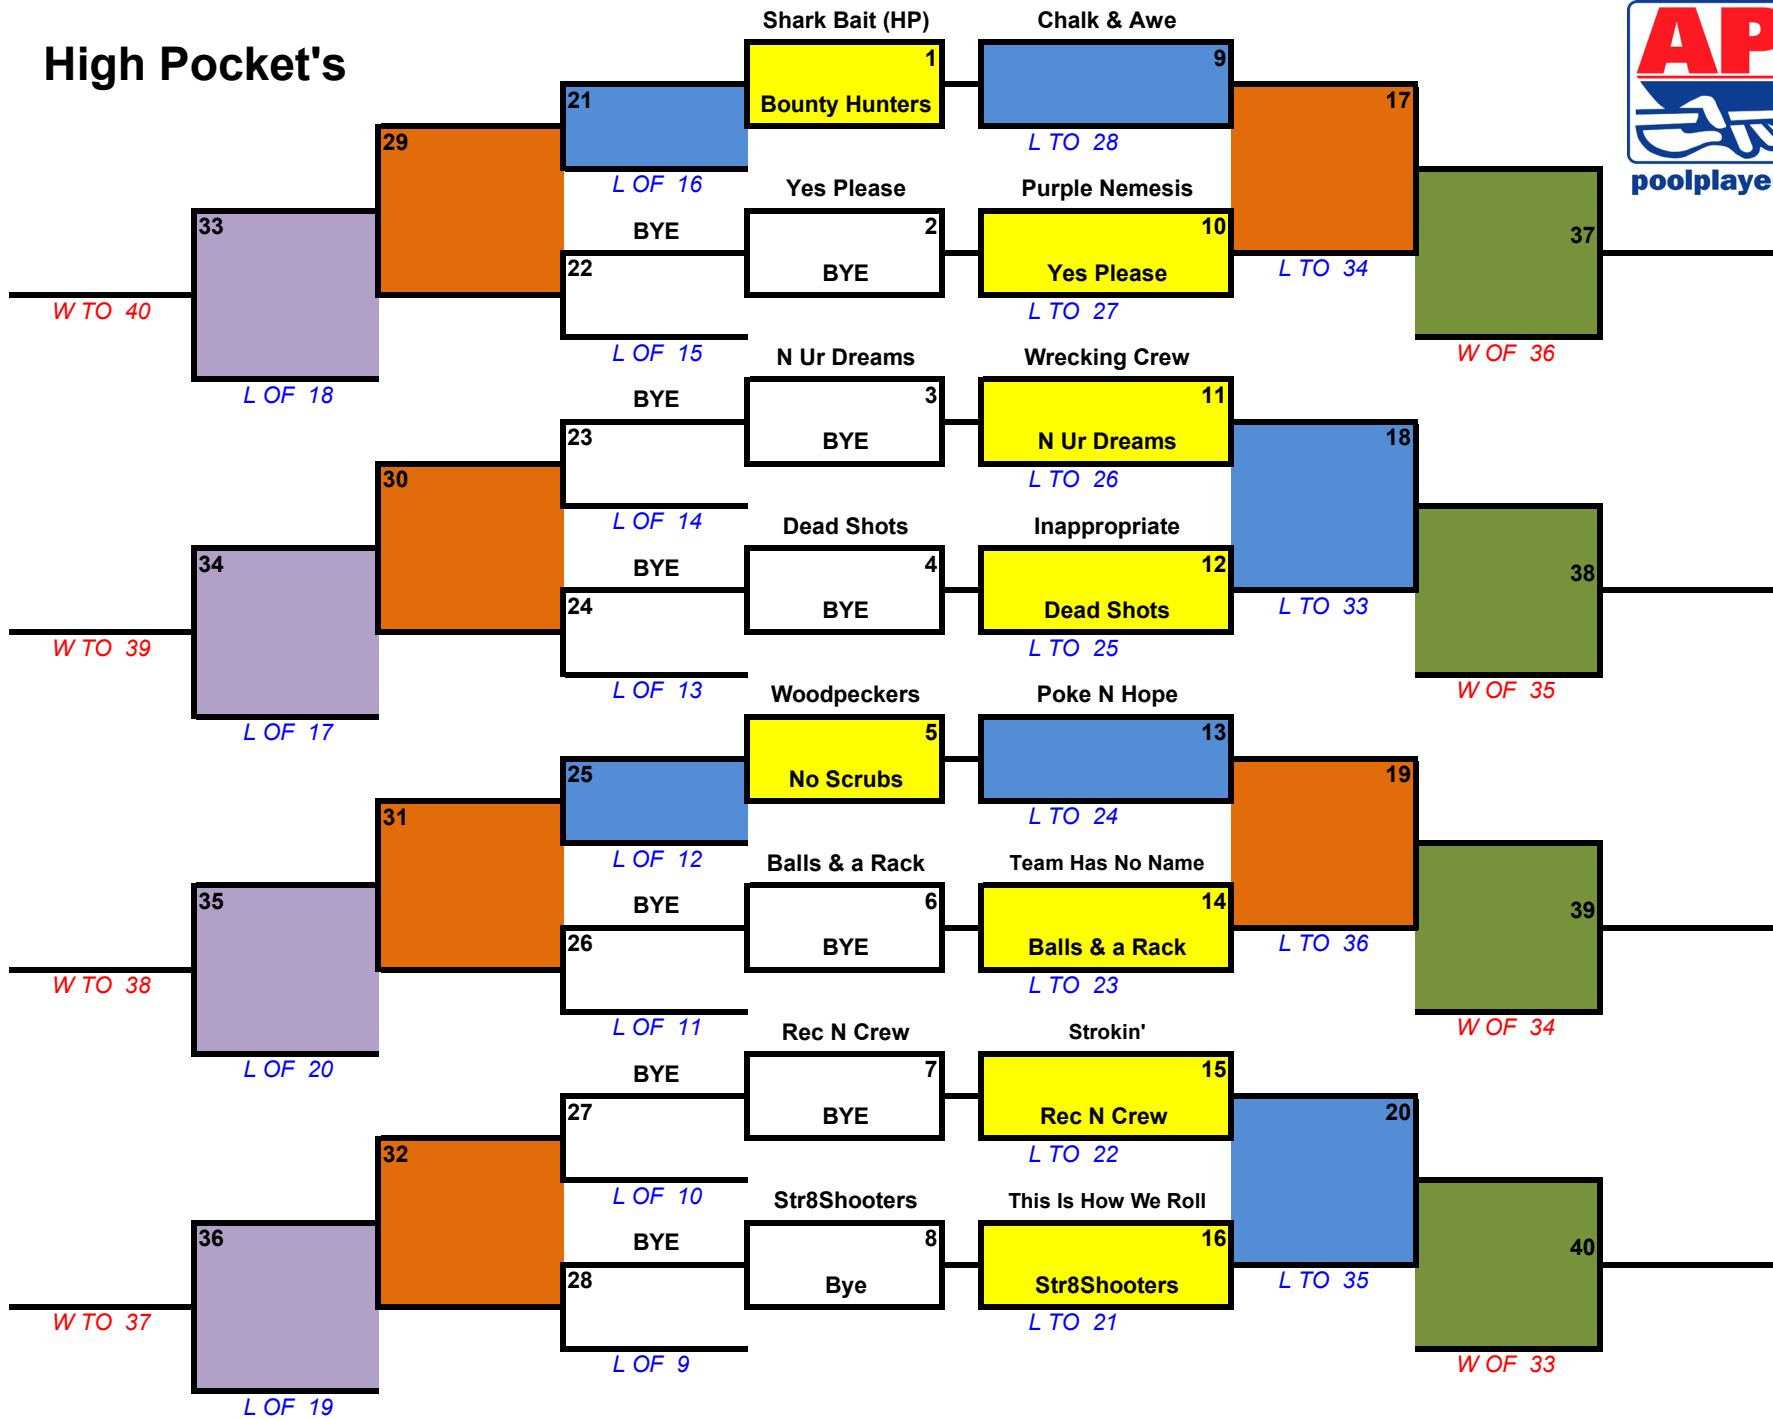

High Pocket's

Thursday @ 6:30pm Friday @ 6:30pm Saturday @ 10:30am Saturday @ 2:30pm Saturday @ 6:30pm

High Pocket's